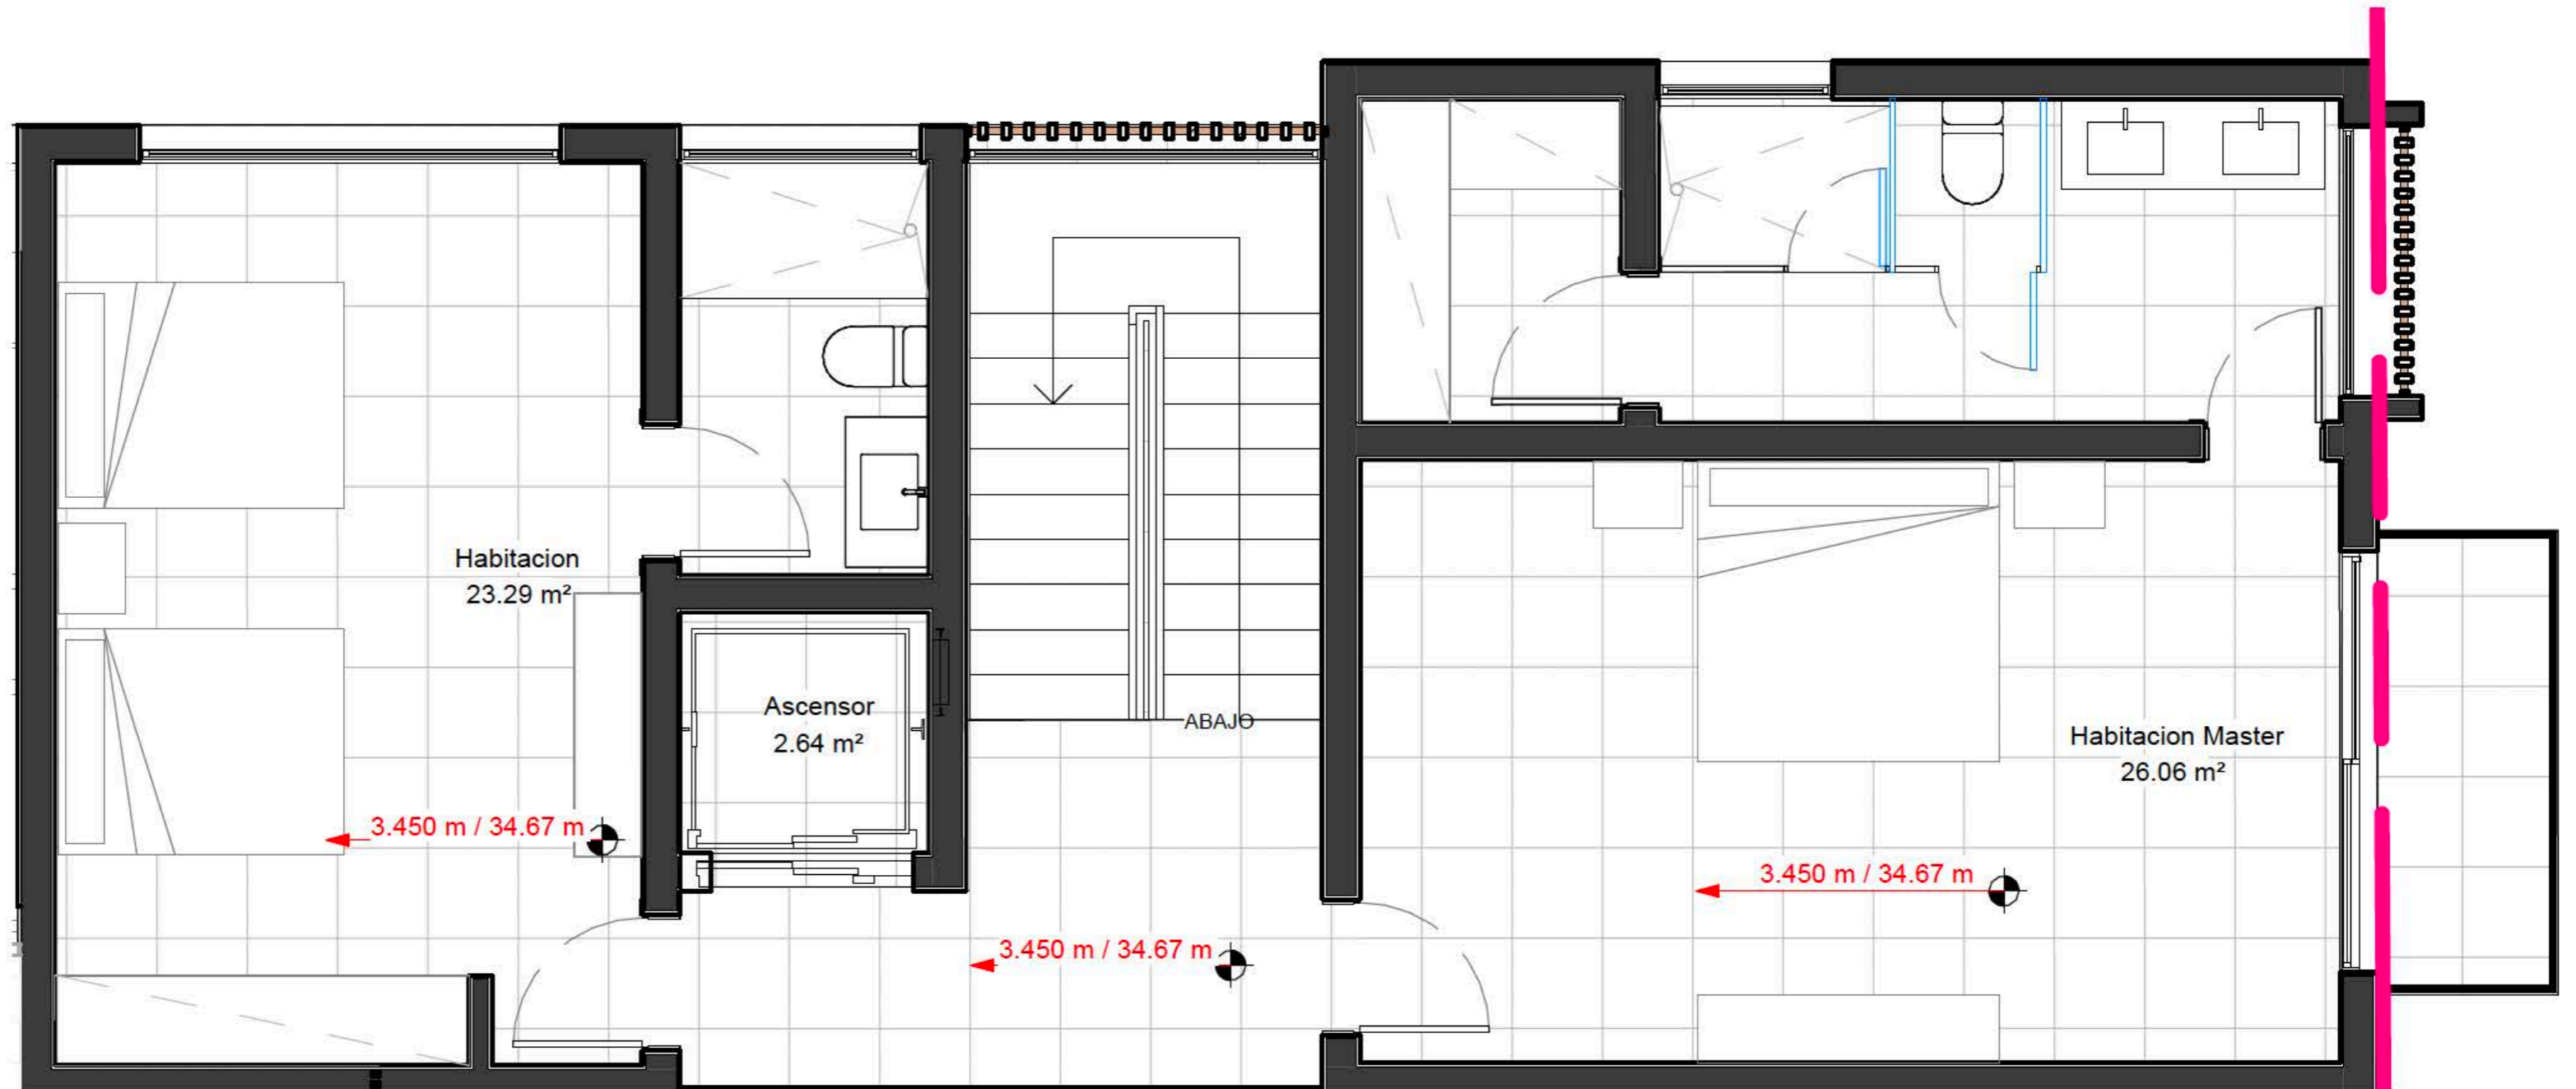

- 700 m2 of Construction
- 1,300 m2 Plot
- 5 bed rooms
- 1 Study room
- Tropical landscaping
- 2 service rooms
- Cold Kitchen
- Hot kitchen
- Pool
- Jacuzzi
- Air conditioning
- Elevator (Optional)

RENDERS