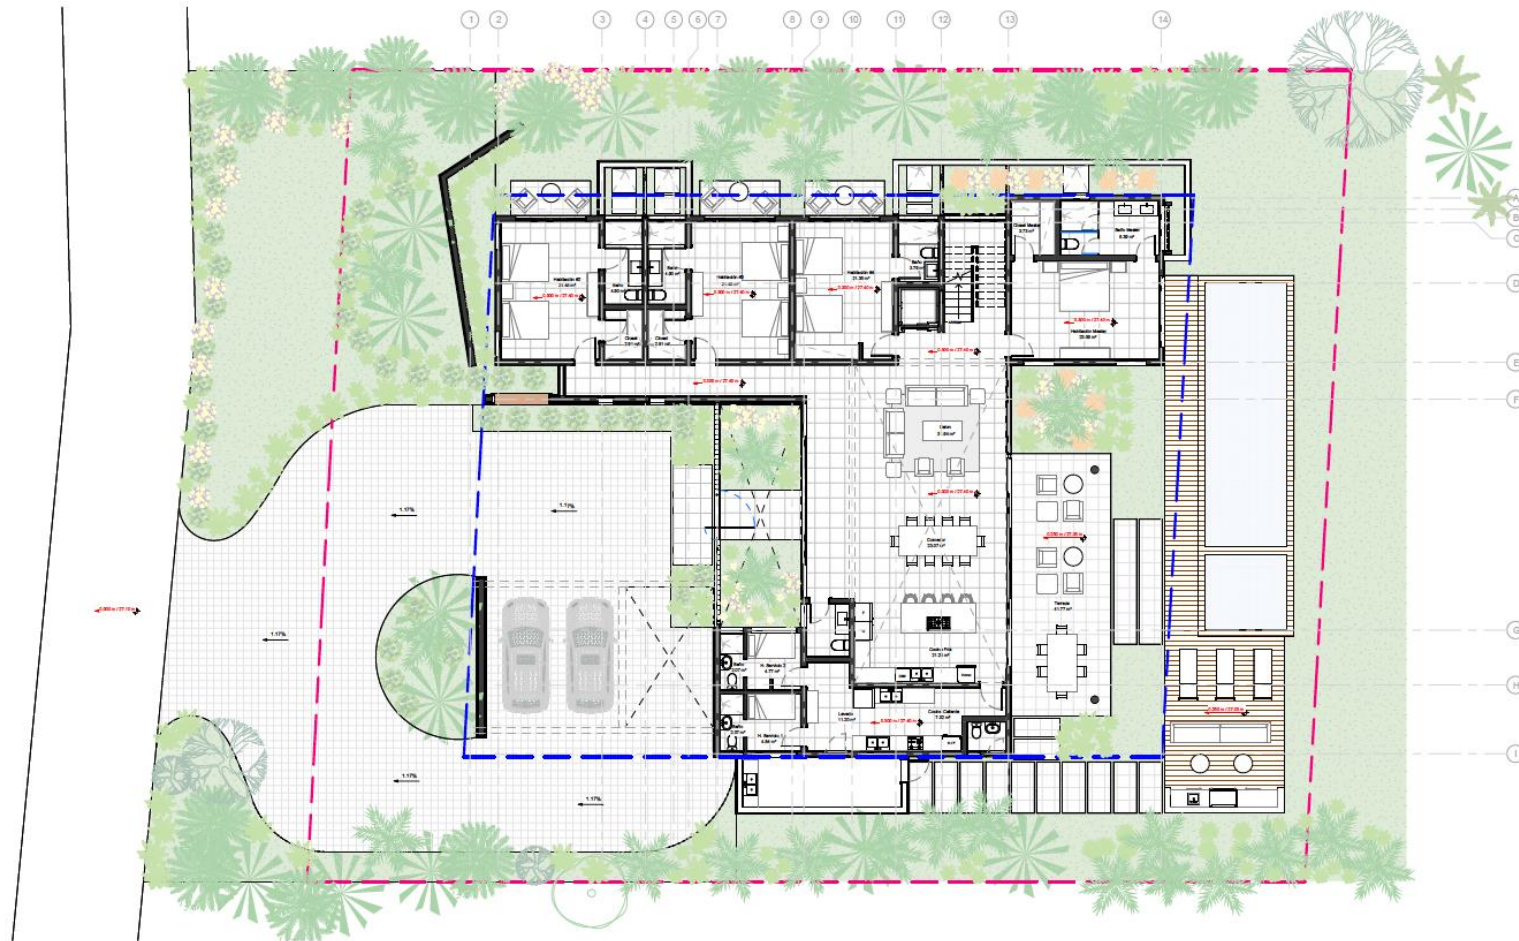

1 **Planta Arquitectonica 1N**
1:100